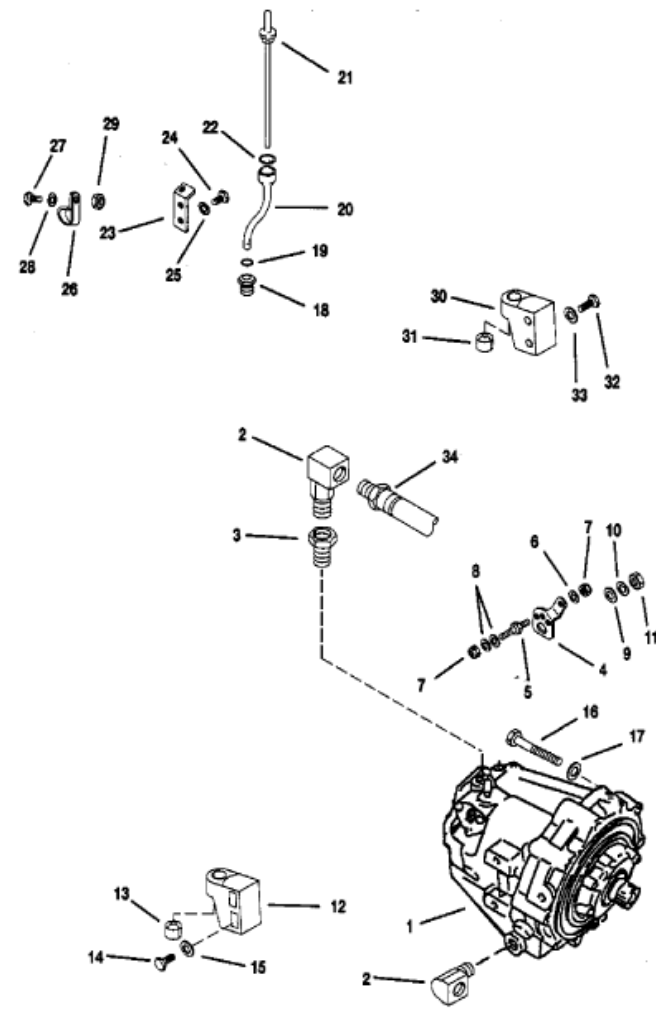

Parts List

Ref	Class	Part	Description	Qty	Comment	Footnote
1		14750A 1	TRANSMISSION ASSEMBLY	1		
2	22	47629	ELBOW	2		
3	22	88517	ADAPTOR	1		
4		12128	LEVER-Shift	1		
5	16	63335	STUD	1		
6	12	39143	WASHER	1		
7	11	20361	NUT (1/4-28)	2		
8	12	29245	WASHER	2		
9	12	20722	WASHER	1		
10	13	39107	LOCKWASHER (5/16")	1		
11	11	22053	NUT (5/16-24)	1		
12		47334A 2	BRACKET ASSEMBLY-Mounting (E	1		
13		35852	MOUNT	1		
14	10	47462	SCREW (7/16-14 x 1-1/4")	2		
15	13	32993	LOCKWASHER (7/16")	2		
16	10	60179	SCREW (7/16-14 x 3-1/2")	6		
17	13	32993	LOCKWASHER (7/16")	6		
18		48461	ADAPTOR-Dipstick Tube to Transf	1		
19	25	48462	O RING	1		
20		48463	TUBE-Dipstick	1		
21		48464	DIPSTICK	1		
22	25	35276	O RING	1		
23		48466	BRACKET-Dipstick Tube	1		
24	10	32417	SCREW (1/4-28 x 5/8")	2		
25	13	26992	LOCKWASHER (1/4")	2		
26	54	67015	CLAMP	1		
27	10	60300	SCREW (1/4-28 x 3/4")	1		
28	12	29245	WASHER	2		
29	11	20361	NUT (1/4-28)	1		
30		47340A 1	BRACKET ASSEMBLY-Mounting (F	1		
31		35852	MOUNT	1		
32	10	47462	SCREW (7/16-14 x 1-1/4")	2		
33	13	32993	LOCKWASHER (7/16")	2		
34	32	47516 6	HOSE ASSEMBLY (30")	2		